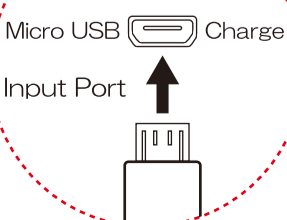

LED 拡大鏡 (充電・調光式)

品番 3R-SMOLIA-RC

- レンズ
- 回転式スイッチ
- 充電差込口

[付属品]

- □専用ケース
- □クリーニングクロス
- □充電ケーブル (ケーブル長 1.8m)

警告：死亡、重症を負う可能性がある内容

- ⊘ 直射日光の下に放置することは絶対に避ける。火災等の恐れがあり、危険です。
- ⊘ レンズを通して太陽を見ることは絶対に避ける。失明など目に障害をもたらす可能性があり、危険です。
- ⊘ 小さなお子様の手の届くところに置かない。
- ⊘ LED ライトは絶対に直視しない。目に障害をもたらす恐れがあります。
- ⊘ 火の中や圧力容器の中に入れない。バッテリーが破裂する可能性があります危険です。

注意：障害、損害を負う可能性がある内容

- ⊘ ぬれ手で充電ケーブルや充電ケーブル差込口をさわらない。感電の恐れがあり危険です。
- ⊘ 充電は視界に入る場所で行い、過充電しない。
- ⊘ クリーニングにアルコール、有機系薬品の入っている溶液は使用しない。
- ⓘ 使用後は、必ず専用ケースに入れて保管する。

製品仕様

レンズサイズ	直径Φ74mm
レンズ倍率	約3.1倍
光源	白色LED×3
電源	リチウムポリマー電池 3.7V 180mAh
充電時間	約1.5時間
連続使用時間 (明るさによって異なります)	Low : 約8時間30分
	Middle : 3時間
	High : 約1時間
入力充電端子	MicroUSB 端子 DC5V 2A 以下
外形	直径 100mm 高さ 58mm
重量	約210g

※充電の際には弊社販売のモバイルバッテリーもご使用いただけます。

ご使用済みの製品の廃棄に際して

製品に内蔵されている電池を取り出し、電池のリサイクルにご協力ください。電池の取り出し方法については下記 URL を参照ください。
<http://www.3rrr.co.jp/support/dl/>

1 LED 拡大鏡に充電ケーブル (細い方) を差し込みます。

2 充電ケーブルの (太い方) を給電できる USB ポートへ差し込みます。

※製品に USB 変換アダプタは付属していません。

3 LED 拡大鏡に充電が開始されます。

● 充電ランプ
赤ランプ点灯…充電中
緑ランプ点灯…満充電
充電完了後、必ず充電ケーブルを外してください。
※充電ケーブルを繋ぎ充電しながらのご利用も可能です。

4 ▲矢印に合わせて回転式スイッチを反時計回りに回すことで LED ライトが明るくなり、時計回りに回すことで暗くなります。

High…もっとも明るい
Middle…標準の明るさ
Low…明るさを抑えた省エネモード

LED magnifier (rechargeable variable light)

Model 3R-SMOLIA-RC

- Lens
- Rotation switch
- USB Port

[Accessories]

- □Bag
- □Cleaning cloth
- □USB Cable (Cable length:1.8m)

WARNING:

- ⊘ Do not leave or use the product under direct sunlight which may cause a fire .
- ⊘ Do not watch the sunlight through the lens which may damage your eyes.
- ⊘ Keep the product away from children.
- ⊘ Do not look steadily at LED light which is not good for your eyes.
- ⊘ Please Keep magnifier away from fire which may cause battery explosion.

ATTENTION: