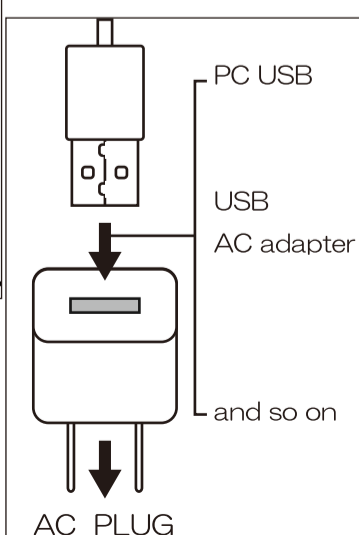

※This product is not including AC Adapter!

3 LED Magnifier start charging .