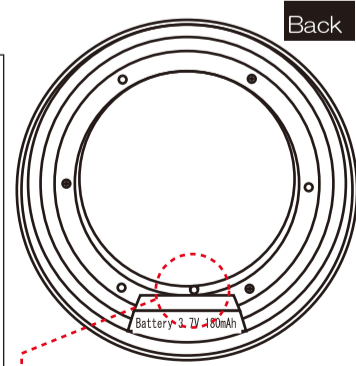

● Charging Lamp
Red… Charging
Green…Full of charge
※ You can use magnifier and charge it at the same time.

4 Brightness sign▲, Anti-clockwise rotate the rotation switch to increase LED brightness, and clockwise rotate to reduce the brightness.