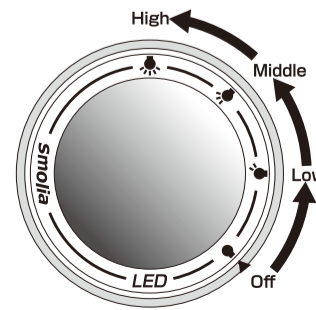

PRODUCT SPECIFICATION

Lens size	Diameter Φ74mm
Magnification	3.1 times magnification
Light	White LED×3
Power	Lithium battery 3.7V 180mAh
Charging Time	1.5 H
Working Time	Low : 8.5H
	Middle : 3H
	High : 1H
Input	MicroUSB DC5V < 2A
Size	Diameter 100mm Height 58mm
Weight	About 210g

※This product is not including AC Adapter!

3 LED Magnifier start charging .

● Charging Lamp  
Red… Charging  
Green…Full of charge  
※ You can use magnifier and charge it at the same time.

4 Brightness sign▲, Anti-clockwise rotate the rotation switch to increase LED brightness, and clockwise rotate to reduce the brightness.