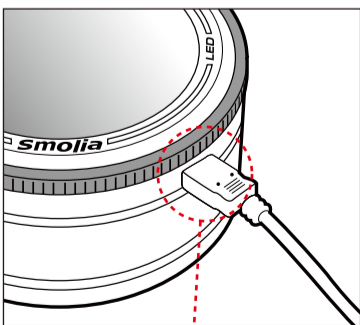

LED 拡大鏡 (充電・調光式)

品番 3R-SMOLIA-RC

- レンズ
- 回転式スイッチ
- 充電差込口

[付属品]

- □専用ケース
- □クリーニングクロス
- □充電ケーブル (ケーブル長 1.8m)

警告：死亡、重症を負う可能性がある内容

- ⊘ 直射日光の下に放置することは絶対に避ける。火災等の恐れがあり、危険です。
- ⊘ レンズを通して太陽を見ることは絶対に避ける。失明など目に障害をもたらす可能性があり、危険です。
- ⊘ 小さなお子様の手の届くところに置かない。
- ⊘ LED ライトは絶対に直視しない。目に障害をもたらす恐れがあります。
- ⊘ 火の中や圧力容器の中に入れない。バッテリーが破裂する可能性があります危険です。

注意：障害、損害を負う可能性がある内容

- ⊘ ぬれ手で充電ケーブルや充電ケーブル差込口をさわらない。感電の恐れがあり危険です。
- ⊘ 充電は視界に入る場所で行い、過充電しない。
- ⊘ クリーニングにアルコール、有機系薬品の入っている溶液は使用しない。
- ⓘ 使用後は、必ず専用ケースに入れて保管する。

製品仕様

レンズサイズ	直径Φ74mm
レンズ倍率	約3.1倍
光源	白色LED×3
電源	リチウムポリマー電池 3.7V 180mAh
充電時間	約1.5時間
連続使用時間 (明るさによって異なります)	Low : 約8時間30分
	Middle : 3時間
	High : 約1時間
入力充電端子	MicroUSB 端子 DC5V 2A 以下
外形	直径 100mm 高さ 58mm
重量	約210g

※充電の際には弊社販売のモバイルバッテリーもご使用いただけます。

ご使用済みの製品の廃棄に際して

製品に内蔵されている電池を取り出し、電池のリサイクルにご協力ください。電池の取り出し方法については下記 URL を参照ください。
<http://www.3rrr.co.jp/support/dl/>

1 LED 拡大鏡に充電ケーブル (細い方) を差し込みます。

2 充電ケーブルの (太い方) を給電できる USB ポートへ差し込みます。

※製品に USB 変換アダプタは付属していません。

3 LED 拡大鏡に充電が開始されます。

● 充電ランプ
赤ランプ点灯…充電中
緑ランプ点灯…満充電
充電完了後、必ず充電ケーブルを外してください。
※充電ケーブルを繋ぎ充電しながらのご利用も可能です。

4 ▲矢印に合わせて回転式スイッチを反時計回りに回すことで LED ライトが明るくなり、時計回りに回すことで暗くなります。

High…もっとも明るい
Middle…標準の明るさ
Low…明るさを抑えた省エネモード

LED magnifier (rechargeable variable light)

Model 3R-SMOLIA-RC

- Lens
- Rotation switch
- USB Port

[Accessories]

- □Bag
- □Cleaning cloth
- □USB Cable (Cable length:1.8m)

WARNING:

- ⊘ Do not leave or use the product under direct sunlight which may cause a fire .
- ⊘ Do not watch the sunlight through the lens which may damage your eyes.
- ⊘ Keep the product away from children.
- ⊘ Do not look steadily at LED light which is not good for your eyes.
- ⊘ Please Keep magnifier away from fire which may cause battery explosion.

ATTENTION: